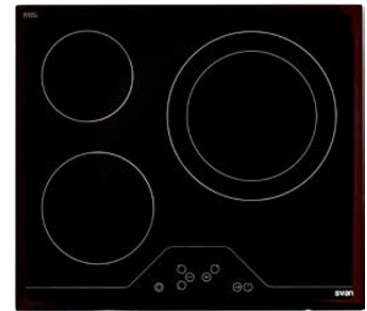

## LIVING ROOM

TV-WALL UNIT UP TO 180CM

3-SEATER L-SHAPE SOFA

DINING TABLE 140CM IN NORDIC COLOR  
WITH GLAS TOP

4 UPHOLSTERY CHAIRS

COFFEE TABLE IN NORDIC COLOR

ROLLERBLIND IN BEIGE COLOR

4 SPOT LIGHTS IN CELLING +  
1 SIDE LAMP

## MAIN BEDROOM

UPHOLSTERY HEAD BOARD FOR 150cm BED IN NORDIC COLOR

2 BEDSIDE TABLES WITH 3 DRAWS IN NORDIC COLOR

BED SET (MATRESS+BASE+PILLOW) OF 150cm\*190CM

CELLING LAMP

ROLLERBLIND IN BEIGE COLOR

## 2ND BEDROOM

2 HEAD BOARDS FOR 90CM BEDS

BESIDE TABLE WITH 2 DRAWS

2 BED SET (MATTRESS+BASE+PILLOW) OF 90cm\*190CM

CELLING LIGHT

ROLLERBLIND IN BEIGE COLOR

## KITCHEN

- FRIDGE FREEZER 185X60 IN SILVER
- DISHWASHER 45CM IN SILVER
- WASHMACHINE 7K + 1200 SPIN IN SILVER
- MULTI-FUNKTION OVEN IN SILVER
- CERAMIC HOB WITH 3 FIERS
- BUILD - IN MICROWAVE WITH GRILL IN SILVER
- PULL OUT EXTRACTOR FAN IN SILVER
- 1 CELING LIGHT