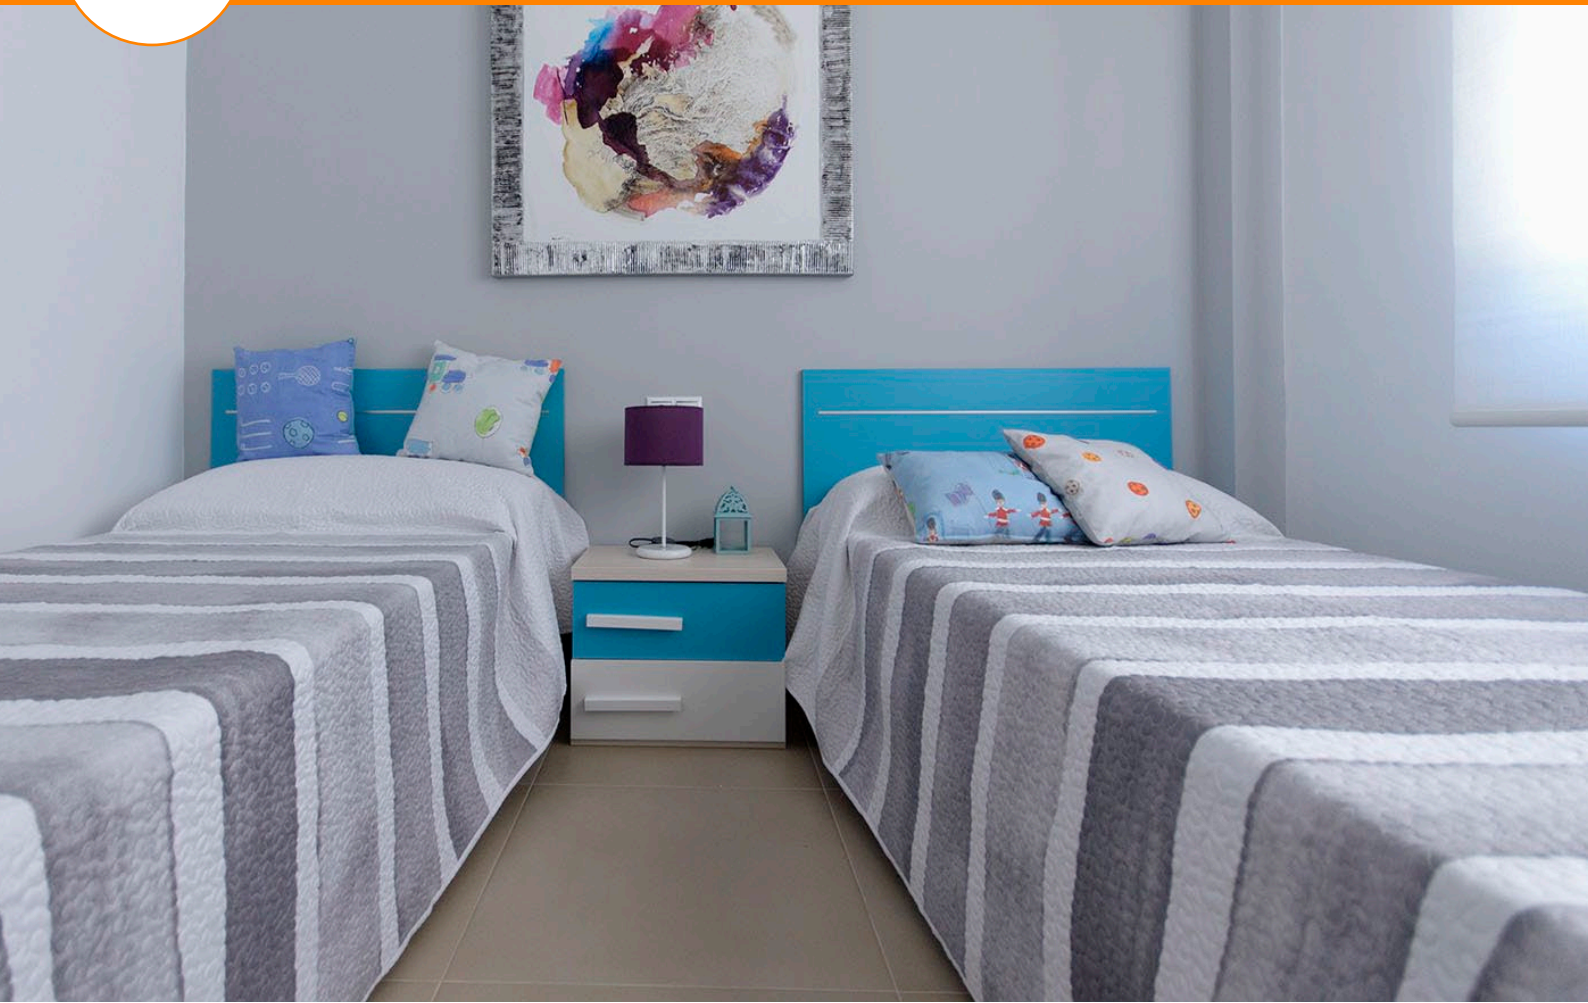

## LIVING ROOM

TV-WALL UNIT UP TO 180CM

3-SEATER L-SHAPE SOFA

DINING TABLE 140CM IN NORDIC COLOR  
WITH GLAS TOP

4 UPHOLSTERY CHAIRS

COFFEE TABLE IN NORDIC COLOR

ROLLERBLIND IN BEIGE COLOR

4 SPOT LIGHTS IN CELLING +  
1 SIDE LAMP

## MAIN BEDROOM

UPHOLSTERY HEAD BOARD FOR 150cm BED IN NORDIC COLOR

2 BEDSIDE TABLES WITH 3 DRAWS IN NORDIC COLOR

BED SET (MATRESS+BASE+PILLOW) OF 150cm\*190CM

CELLING LAMP

ROLLERBLIND IN BEIGE COLOR

## 2ND BEDROOM

2 HEAD BOARDS FOR 90CM BEDS

BESIDE TABLE WITH 2 DRAWS

2 BED SET (MATTRESS+BASE+PILLOW) OF 90cm\*190CM

CELLING LIGHT

ROLLERBLIND IN BEIGE COLOR