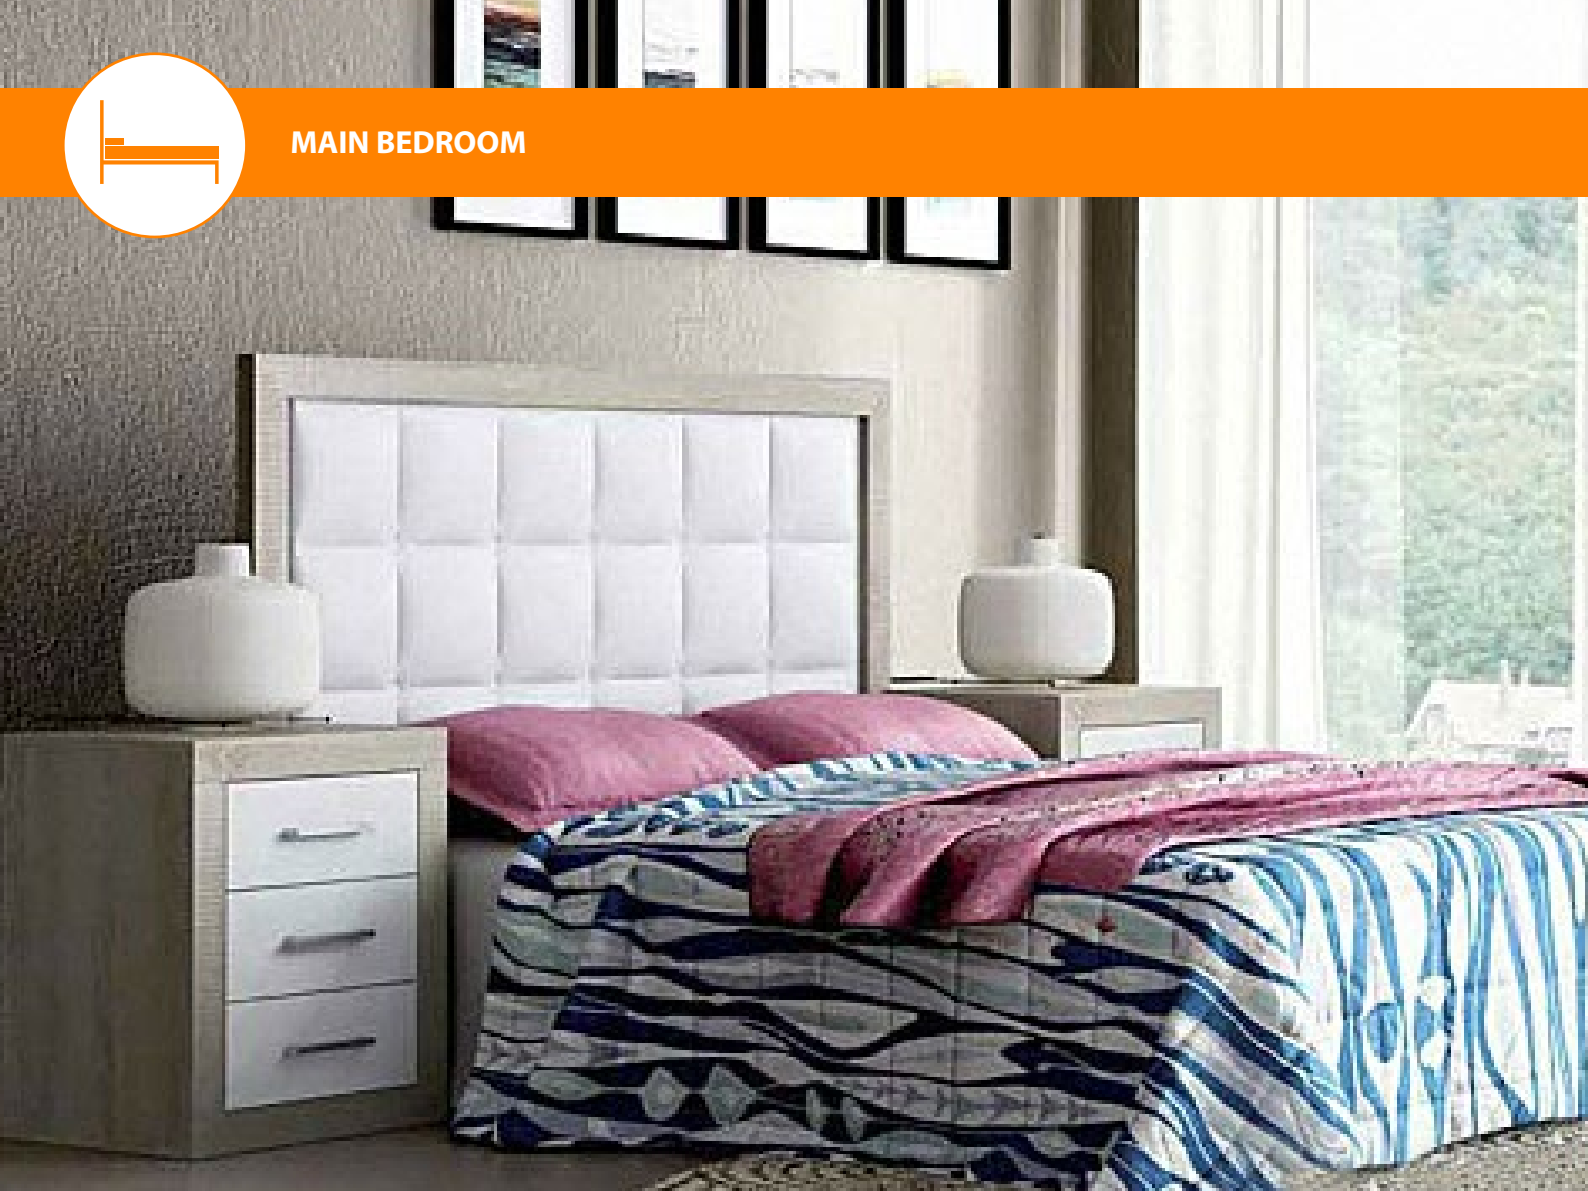

## LIVING ROOM

TV-WALL UNIT UP TO 180CM

3-SEATER L-SHAPE SOFA

DINING TABLE 140CM IN NORDIC COLOR  
WITH GLAS TOP

4 UPHOLSTERY CHAIRS

COFFEE TABLE IN NORDIC COLOR

ROLLERBLIND IN BEIGE COLOR

4 SPOT LIGHTS IN CELLING +  
1 SIDE LAMP

## MAIN BEDROOM

UPHOLSTERY HEAD BOARD FOR 150cm BED IN NORDIC COLOR

2 BEDSIDE TABLES WITH 3 DRAWS IN NORDIC COLOR

BED SET (MATRESS+BASE+PILLOW) OF 150cm\*190CM

CELLING LAMP

ROLLERBLIND IN BEIGE COLOR

## 2ND BEDROOM

2 HEAD BOARDS FOR 90CM BEDS

BESIDE TABLE WITH 2 DRAWS

2 BED SET (MATTRESS+BASE+PILLOW) OF 90cm\*190CM

CELLING LIGHT

ROLLERBLIND IN BEIGE COLOR