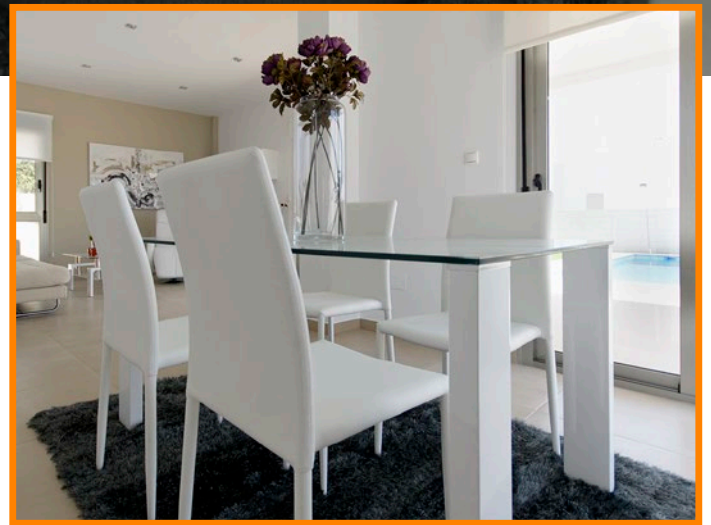

## LIVING ROOM

TV-WALL UNIT UP TO 180CM

3-SEATER L-SHAPE SOFA

DINING TABLE 140CM IN NORDIC COLOR  
WITH GLAS TOP

4 UPHOLSTERY CHAIRS

COFFEE TABLE IN NORDIC COLOR

ROLLERBLIND IN BEIGE COLOR

4 SPOT LIGHTS IN CELLING +  
1 SIDE LAMP